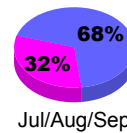

Club Results 2008-2009

Goal, New, Dropped, Gain/Loss

MEMBERSHIP

Membership Results 2008-2009

Membership 2007-2008

Month	Net Memb Goal	Actual New Memb	Actual Dropped Memb	Gain/Loss of Memb	Gain/Loss of Memb
Jul/Aug/Sep	1	29	-34	-5	3
Oct/Nov/Dec	1	19	-32	-13	22
Jan/Feb/Mar	1	32	-38	-6	-14
Apr/May/June	20	45	-54	-9	12
Totals	23	125	-158	-33	23

Membership Results 2008-2009

Goal, New, Dropped, Gain/Loss

Comparison of Club Gain/Loss

Current Year Compared to the Previous Year

Comparison of Membership Gain/Loss

Current Year Compared to the Previous Year

YTD Status Quo Clubs 2008-2009

Status Quo Clubs Compared to Status Quo Members

Gender Comparison 2008-2009

Male

Female