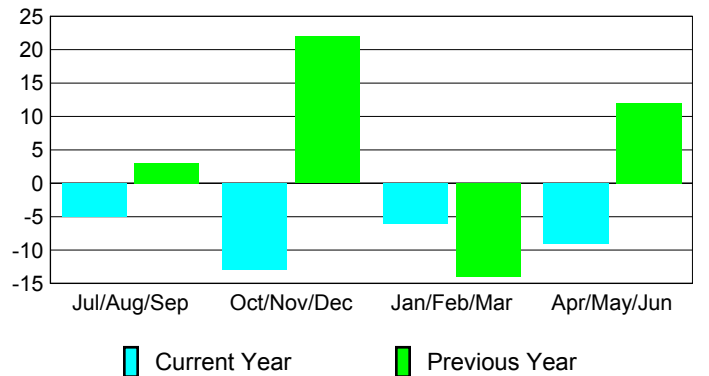

Club Results 2008-2009

Goal, New, Dropped, Gain/Loss

MEMBERSHIP

Membership Results 2008-2009

Membership 2007-2008

Month	Net Memb Goal	Actual New Memb	Actual Dropped Memb	Gain/Loss of Memb	Gain/Loss of Memb
Jul/Aug/Sep	1	29	-34	-5	3
Oct/Nov/Dec	1	19	-32	-13	22
Jan/Feb/Mar	1	32	-38	-6	-14
Apr/May/June	20	45	-54	-9	12
Totals	23	125	-158	-33	23

Membership Results 2008-2009

Goal, New, Dropped, Gain/Loss

Comparison of Club Gain/Loss

Current Year Compared to the Previous Year

Comparison of Membership Gain/Loss

Current Year Compared to the Previous Year

YTD Status Quo Clubs 2008-2009

Status Quo Clubs Compared to Status Quo Members

Gender Comparison 2008-2009

Male

Female