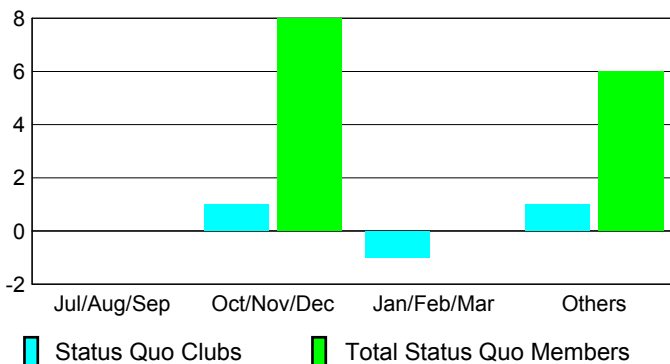

Club Results 2008-2009

Goal, New, Dropped, Gain/Loss

MEMBERSHIP

Membership Results 2008-2009

Membership 2007-2008

Month	Net Memb Goal	Actual New Memb	Actual Dropped Memb	Gain/Loss of Memb	Gain/Loss of Memb
Jul/Aug/Sep	1	29	-34	-5	3
Oct/Nov/Dec	1	19	-32	-13	22
Jan/Feb/Mar	1	32	-38	-6	-14
Apr/May/June	20	45	-54	-9	12
Totals	23	125	-158	-33	23

Membership Results 2008-2009

Goal, New, Dropped, Gain/Loss

Comparison of Club Gain/Loss

Current Year Compared to the Previous Year

Comparison of Membership Gain/Loss

Current Year Compared to the Previous Year

YTD Status Quo Clubs 2008-2009

Status Quo Clubs Compared to Status Quo Members

Gender Comparison 2008-2009

Male

Female