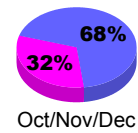

Club Results 2008-2009

Goal, New, Dropped, Gain/Loss

MEMBERSHIP

Membership Results 2008-2009

Membership 2007-2008

Month	Net Memb Goal	Actual New Memb	Actual Dropped Memb	Gain/Loss of Memb	Gain/Loss of Memb
Jul/Aug/Sep	1	29	-34	-5	3
Oct/Nov/Dec	1	19	-32	-13	22
Jan/Feb/Mar	1	32	-38	-6	-14
Apr/May/June	20	45	-54	-9	12
Totals	23	125	-158	-33	23

Membership Results 2008-2009

Goal, New, Dropped, Gain/Loss

Comparison of Club Gain/Loss

Current Year Compared to the Previous Year

Comparison of Membership Gain/Loss

Current Year Compared to the Previous Year

YTD Status Quo Clubs 2008-2009

Status Quo Clubs Compared to Status Quo Members

Gender Comparison 2008-2009

Male

Female