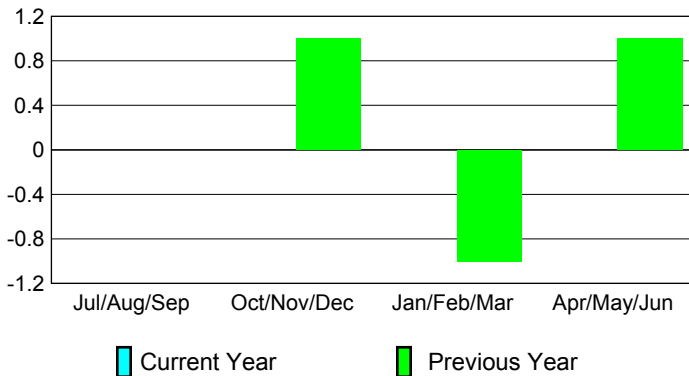

Club Results 2008-2009

Goal, New, Dropped, Gain/Loss

MEMBERSHIP

Membership Results 2008-2009

Membership 2007-2008

Month	Net Memb Goal	Actual New Memb	Actual Dropped Memb	Gain/Loss of Memb	Gain/Loss of Memb
Jul/Aug/Sep	1	29	-34	-5	3
Oct/Nov/Dec	1	19	-32	-13	22
Jan/Feb/Mar	1	32	-38	-6	-14
Apr/May/June	20	45	-54	-9	12
Totals	23	125	-158	-33	23

Membership Results 2008-2009

Goal, New, Dropped, Gain/Loss

Comparison of Club Gain/Loss

Current Year Compared to the Previous Year

Comparison of Membership Gain/Loss

Current Year Compared to the Previous Year