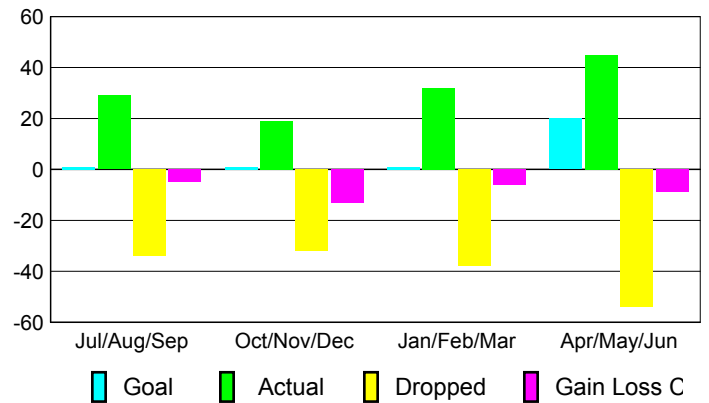

Club Results 2008-2009

Goal, New, Dropped, Gain/Loss

MEMBERSHIP

Membership Results 2008-2009

Membership 2007-2008

Month	Net Memb Goal	Actual New Memb	Actual Dropped Memb	Gain/Loss of Memb	Gain/Loss of Memb
Jul/Aug/Sep	1	29	-34	-5	3
Oct/Nov/Dec	1	19	-32	-13	22
Jan/Feb/Mar	1	32	-38	-6	-14
Apr/May/June	20	45	-54	-9	12
Totals	23	125	-158	-33	23

Membership Results 2008-2009

Goal, New, Dropped, Gain/Loss

Comparison of Club Gain/Loss

Current Year Compared to the Previous Year

Comparison of Membership Gain/Loss

Current Year Compared to the Previous Year